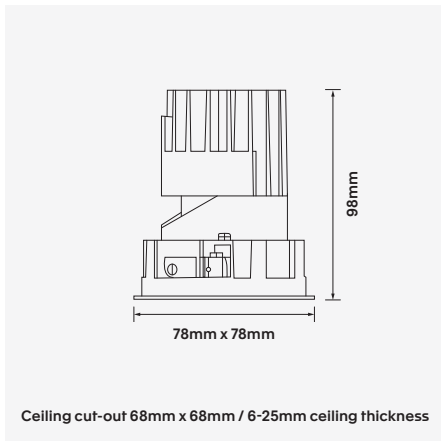

Ceiling cut-out 68mm x 68mm / 6-25mm ceiling thickness

Accessories

RECCO-68S-HC
Honeycomb mesh

RECCO-68S-TR
Trimless

WATTAGE 7.5W / 11W

COI ON REQUEST

Bluetooth

CE