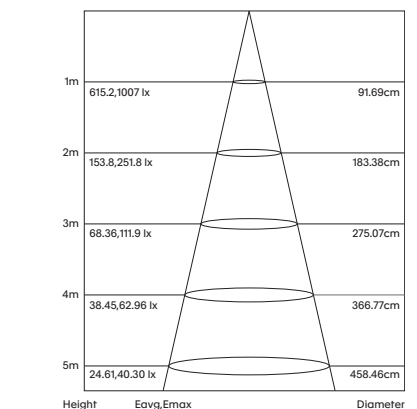

Cone Diagram

Room Reflectance		Utilisation Factors												
Ceiling	Walls	Floor	Room Index											
0.80	1.00	1.25	1.50	2.00	2.50	3.00	4.00	5.00						
70	50	20	92	96	100	102	105	106	108	110	112			

1. 1 Luminaire efficacy based on CCT 3000K; CCT variation will alter efficacy
2. 2 +/- 10% stated initial LED and luminous flux tolerance
3. 3 Colour Rendering Index: >90 Standard (Citizen COB Series), >97/Cyanosis Observation Index (COI) compliance on request: Citizen LED series compliant to AS/NZS1680.2.5:2018; COI <3.3 and CCT 3300-5300K
4. 4 Additional charges apply for non-standard colour/s and dimming options
5. 5 Five year manufacturer's warranty covering product defects and performance deficiencies