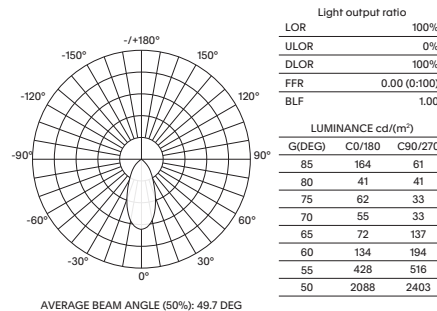

Light Distribution

RECCO-A68S-7.5W-3K-55