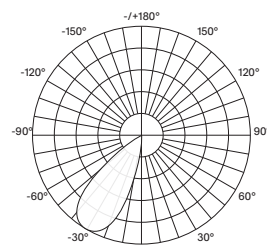

Light Distribution

SKYBLUE-3060-36W-65K

Room Reflectance	Utilisation Factors											
	Ceiling	Walls	Floor	0.80	1.00	1.25	1.50	2.00	2.50	3.00	4.00	5.00
70	50	20	49	60	70	76	85	89	94	98	101