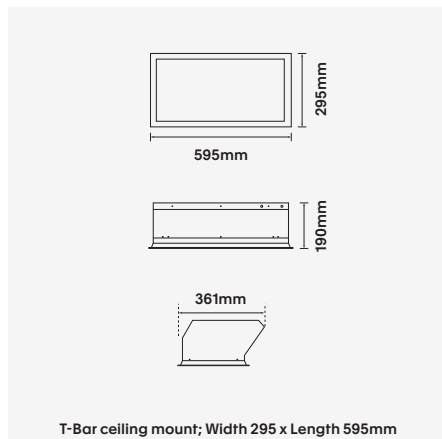

Skyblue-3060

36W / 40W Recessed T-Bar Skylight

Luminaire Finishes

White (WH) Black (BK)

Accessories

PK3060
Plaster frame kit (White)
Outer: W330 x L630mm
Cutout: W300 x L600mm

WATTAGE 36W / 40W
295 x 595
IK 04
IP 20
WARRANTY 5YR