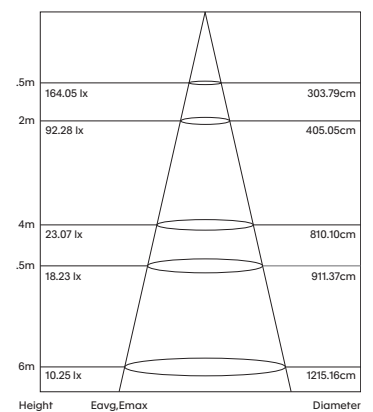

Cone Diagram

1 Luminaire efficacy based on CCT 6500K; CCT variation will alter efficacy
2 +/- 10% stated initial LED and luminous flux tolerance
3 Colour Rendering Index: >90 Standard (Everbright SMD Series)
4 Tunable white 2700-6500K utilises Tuya WiFi BLE connectivity as standard
5 Five year manufacturer's warranty covering product defects and performance deficiencies