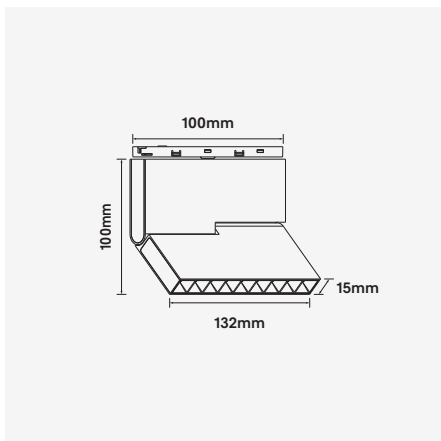

### 8.5W Linear 48VDC LED Nano-Track Luminaire

Luminaire Finishes

Black (BK)     White (WH)

WATTAGE 8.5W
20° / 25° / 38° / 60°
VOLTAGE 48VDC
CRI (Ra) >90
CE
WARRANTY 5YR

3-Step
IP 20
Track
355° 90°

48VDC low voltage track lighting is synonymous with electrical safety, providing greater flexibility in design and ease of use including installation. The Nano-Track, with its minimal foot print makes it a perfect solution where light is required and space is limited. The luminaire can be installed and moved to any position without the need for turning off power to the track.

#### 48VDC Nano-Track options

Surface Track  
Product No: NTR-SM19  
Colour: Black, White  
Size: W19mm x H10mm

Trimless Track  
Product No: NTR-TL19  
Colour: Black, White  
Size: W40mm x H11mm

Suspended Track  
Product No: NTR-SUS22  
Colour: Black, White  
Size: W22mm x H18mm