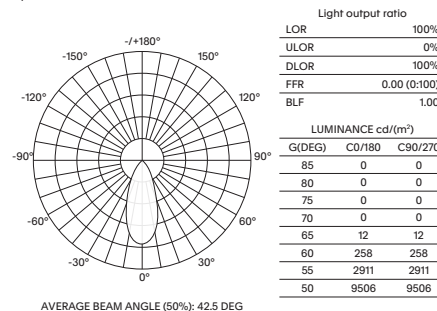

Light Distribution

Sly-Fold-8.5W-3K-38