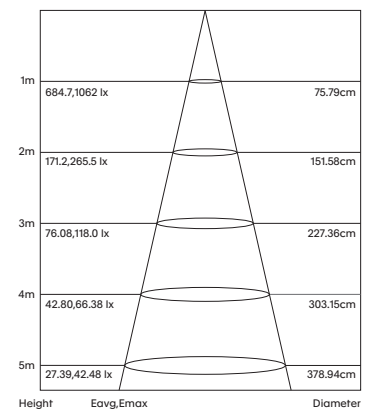

Cone Diagram

1 Luminaire efficacy based on CCT 3000K; CCT variations will alter efficacy
2 +/- 10% stated initial LED and luminous flux tolerance
3 Colour Rendering Index: >90 Standard (Bridgelux COB Series)
4 Additional charges apply for non-standard colour/s, accessories and dimming options
5 Five year manufacturer's warranty covering product defects and performance deficiencies