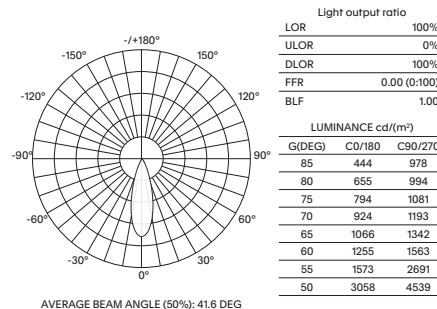

Light Distribution

HERA-F55-7W-3K-36

Room Reflectance		Utilisation Factors									
Ceiling	Walls	Floor	0.80	1.00	1.25	1.50	2.00	2.50	3.00	4.00	5.00
70	50	20	67	66	69	71	74	75	76	78	79