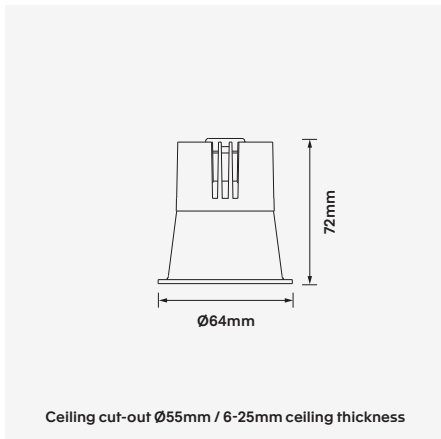

#### Accessories

**HERA-F55-HC**  
Honeycomb louvre

**HERA-F55-ELIP**  
Elliptical lens

WATTAGE 7W
Ø 55
UGR <19
Bluetooth
Z
CE
WARRANTY 5YR

3-Step
CRI (Ra) >90
15° / 24° / 36°
IP 44
MAINS DIM

The Hera-F55 is a fixed, deep set LED luminaire providing low-glare light distribution in different beam options and baffle finishes. Made of high quality materials including a die cast aluminium housing and a high purity optical lens, Hera has been designed to be easy to maintain, adaptable and efficient.