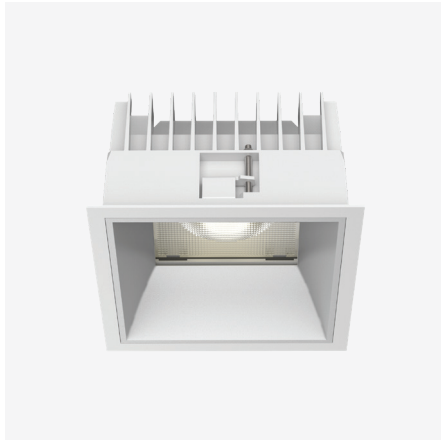

Kuppel-F150S

18W / 25W Fixed LED Recessed Downlight

Luminaire Finishes

White (WH) Black (BK)

Interchangeable Baffle Finishes

White (WH) Black (BK) Matt (MT)

WATTAGE 18W / 25W
IP 54
UGR <19
Bluetooth
Z
bakt
CE
WARRANTY 5YR

3-Step
CRI (Ra) >90
150x150
70°

Recessed LED architectural luminaire series providing optimised and efficient performance with an IP54 rating and deep-set lamp source for symmetrical low glare distribution. Available in a range of wattage/lumen packages, the Kuppel series also offers various dimming options with screw adjustable wing mounting for easy installation.

Made from a die-cast aluminium housing with an aluminium reflector, it is available in a variety of finishes. Integrating Zhaga compliant Citizen LED technology and coupled with Tridonic control gear, the Kuppel series offers a 5 year warranty.

- Luminaire wattage: 18W, 25W (System 21W, 28W)
- Luminous flux: 1700-1800Lm, 2400-2600Lm²
- Luminaire efficacy: 80.95Lm/W, 85.71Lm/W¹
- Correlated colour temperature: 3000K, 4000K
- Colour rendering index: >90³
- Mac-Adams Ellipse: 3-SDCM
- LED Brand: Citizen COB LED
- Glare control: UGR<19
- Symmetrical distribution: 70°
- Outer Trim Width 167mm x Length 167mm; Ceiling cut-out Width 150mm x Length 150mm
- Ingress protection rating: IP54 standard (From underside)
- Luminaire finishes: White, Black
- Baffle Options: White, Black, Matt⁴
- Longevity: >50,000Hrs L80 B10
- Driver: Tridonic non-dimmable LED driver as standard
- Dimming: DALI-2, BLE (basicDIM Wireless / Casambi) on request⁴
- Weight: 720g (excluding driver)
- Warranty: 5 years⁵