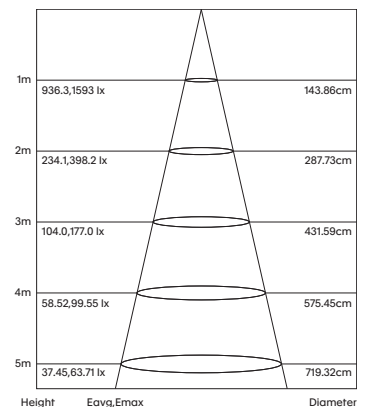

Cone Diagram

1 Luminaire efficacy based on CCT 3000K; CCT variation will alter efficacy
2 +/- 10% stated initial LED and luminous flux tolerance
3 Colour Rendering Index: >83 Standard (Citizen COB series)
4 Charges apply for non-standard colour/s and dimming options
5 Five year manufacturer's warranty covering product defects and performance deficiencies