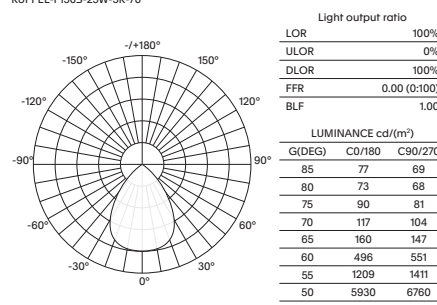

Light Distribution

KUPPEL-F150S-25W-3K-70

Utilisation Factors

Room Reflectance	Room Index										
Ceiling | Walls | Floor	0.80	1.00	1.25	1.50	2.00	2.50	3.00	4.00	5.00		
70 | 50 | 20	83	89	94	98	102	104	109	111	112