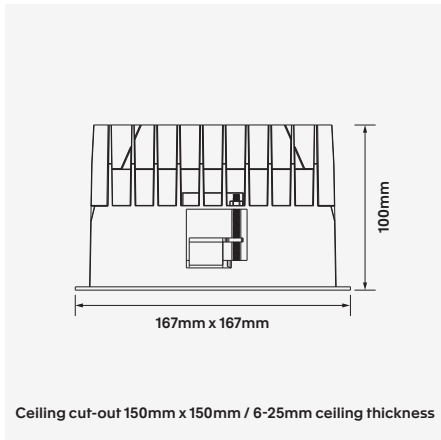

Interchangeable Baffle Finishes

☐ White (WH)   ☒ Black (BK)   ☐ Matt (MT)

WATTAGE 18W / 25W
IP 54
UGR <19
Bluetooth
Z
bakt
CE
WARRANTY 5YR

3-Step
CRI (Ra) >90
150x150
70°

Recessed LED architectural luminaire series providing optimised and efficient performance with an IP54 rating and deep-set lamp source for symmetrical low glare distribution. Available in a range of wattage/lumen packages, the Kuppel series also offers various dimming options with screw adjustable wing mounting for easy installation.

Made from a die-cast aluminium housing with an aluminium reflector, it is available in a variety of finishes. Integrating Zhaga compliant Citizen LED technology and coupled with Tridonic control gear, the Kuppel series offers a 5 year warranty.

- Luminaire wattage: 18W, 25W (System 21W, 28W)
- Luminous flux: 1700-1800Lm, 2400-2600Lm²
- Luminaire efficacy: 80.95Lm/W, 85.71Lm/W¹
- Correlated colour temperature: 3000K, 4000K
- Colour rendering index: >90³
- Mac-Adams Ellipse: 3-SDCM
- LED Brand: Citizen COB LED
- Glare control: UGR<19
- Symmetrical distribution: 70°
- Outer Trim Width 167mm x Length 167mm; Ceiling cut-out Width 150mm x Length 150mm
- Ingress protection rating: IP54 standard (From underside)
- Luminaire finishes: White, Black
- Baffle Options: White, Black, Matt⁴
- Longevity: >50,000Hrs L80 B10
- Driver: Tridonic non-dimmable LED driver as standard
- Dimming: DALI-2, BLE (basicDIM Wireless / Casambi) on request⁴
- Weight: 720g (excluding driver)
- Warranty: 5 years⁵

Model	LED Output²	Luminous Flux²	LED Wattage	System Wattage	CCT	CRI³	Distribution
KUPPEL-F150S-18W-3K-70	2300Lm	1700Lm	18W	21W	3000K	>90	70°
KUPPEL-F150S-18W-4K-70	2400Lm	1800Lm	18W	21W	4000K	>90	70°
KUPPEL-F150S-25W-3K-70	3200Lm	2400Lm	25W	28W	3000K	>90	70°
KUPPEL-F150S-25W-4K-70	3400Lm	2600Lm	25W	28W	4000K	>90	70°

For Non-dimming add suffix ND
For DALI-2 dimming add suffix D
For BLUETOOTH dimming add suffix BT

Example product order code configuration: KUPPEL-F150S-25W-3K-70-D-(WH/WH)

Model	Wattage	CCT	Distribution	Driver	Luminaire Finish / Baffle Finish
KUPPEL-F150S	25W	3K	70	D	WH/WH