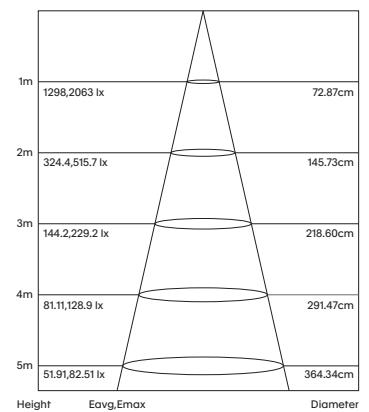

Cone Diagram

1 Luminaire efficacy based on CCT 3000K; CCT variations will alter efficacy
2 +/- 10% stated initial LED and luminous flux tolerance
3 Colour Rendering Index: >90 Standard (Bridgelux COB Series)
4 Additional charges apply for non-standard colour/s, accessories and dimming options
5 Five year manufacturer's warranty covering product defects and performance deficiencies