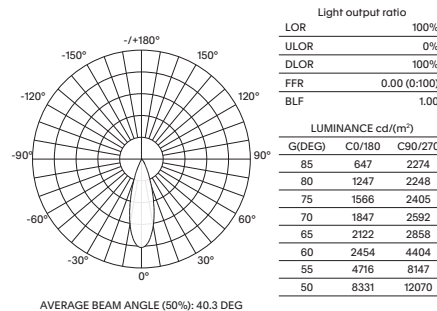

Light Distribution

HERA-F75-13W-3K-36

Room Reflectance		Utilisation Factors									
Ceiling	Walls	Room Index									
70	50	20	0.80	1.00	1.25	1.50	2.00	2.50	3.00	4.00	5.00
			71	75	79	82	85	87	89	90	92