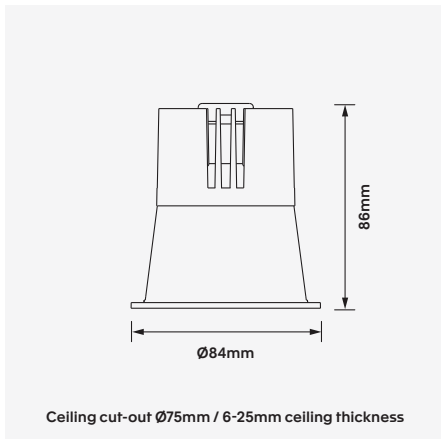

#### Accessories

**HERA-F75-HC**  
Honeycomb louvre

**HERA-F75-ELIP**  
Elliptical lens

WATTAGE 13W

Ø75

UGR <19

Bluetooth

Z