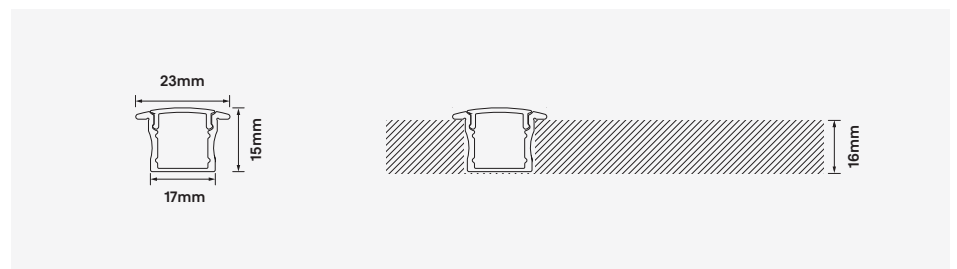

1 Black finish as standard

2 LED strip not included

3 Refer to Zeroflex datasheet for detailed technical information

4 Mounting clips are included on a basis of 2 pcs/m. Additional will incur a charge

5 Five year manufacturer's warranty covering product defects and performance deficiencies