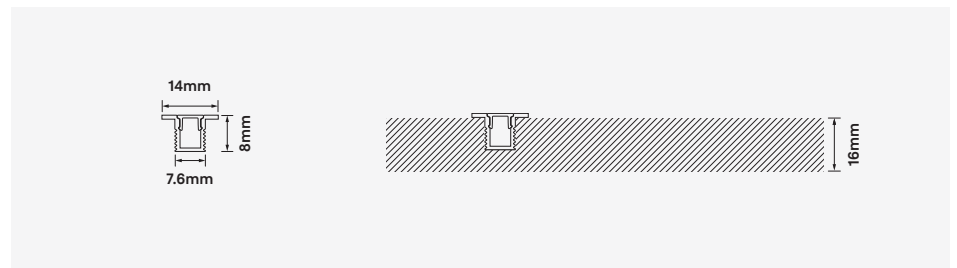

1 Black finish as standard

2 LED strip not included

3 Refer to Zeroflex-Mini datasheet for detailed technical information

4 Mounting clips are included on a basis of 2 pcs/m. Additional will incur a charge

5 Five year manufacturer's warranty covering product defects and performance deficiencies