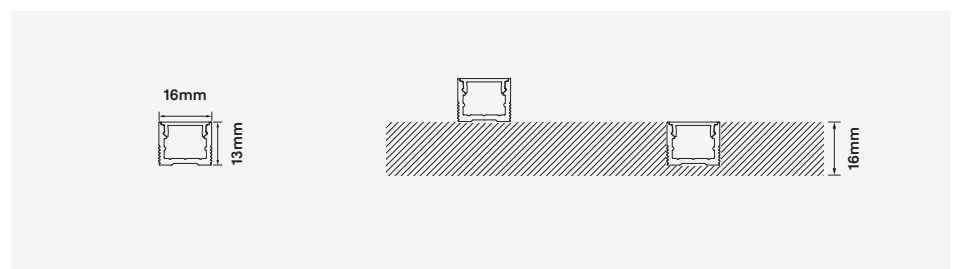

1 Natural Anodised standard; White, Matt Black or Custom colours will incur a surcharge

2 LED strip not included

3 Refer to Deltaflex, Zeroflex & Powerflex datasheet for detailed technical information

4 Mounting clips are included on a basis of 2 pcs/m. Additional will incur a charge

5 Five year manufacturer's warranty covering product defects and performance deficiencies