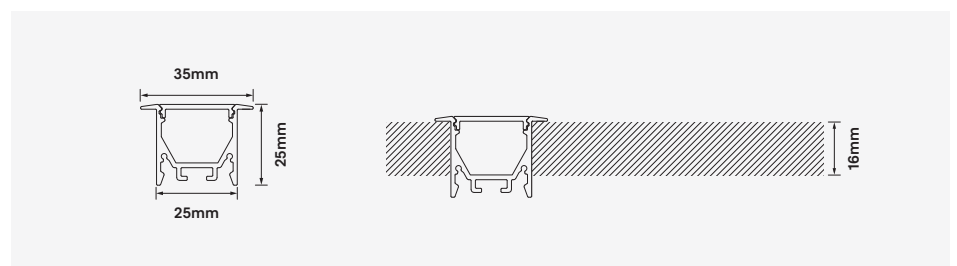

1. 1 Natural Anodised standard; White, Matt Black or Custom colours will incur a surcharge
2. 2 LED strip not included
3. 3 Refer to Deltaflex, Zeroflex & Powerflex datasheet for detailed technical information
4. 4 Mounting clips are included on a basis of 2 pcs/m. Additional will incur a charge
5. 5 Five year manufacturer's warranty covering product defects and performance deficiencies