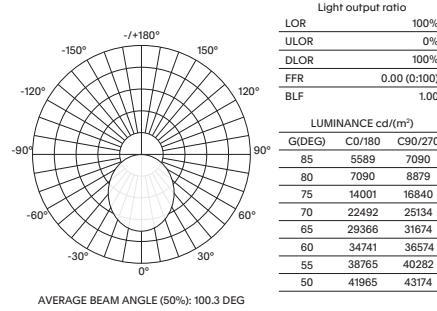

Stitched-Up-PD90

10W / 15W / 18W / 30W / 40W
Acoustic Rated Pendant

Light Distribution

STITCHED-UP-PD-30W-3K-100

Room Reflectance		Utilisation Factors										
Ceiling	Walls	Floor	Room Index									
0.80	1.00	1.25	0.80	1.00	1.25	1.50	2.00	2.50	3.00	4.00	5.00	
70	50	20	89	93	98	101	104	105	107	110	111