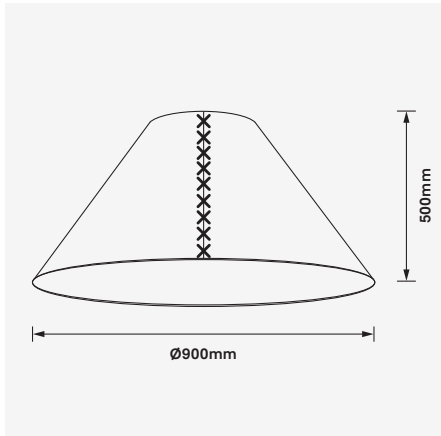

Stitched-Up-PD90

10W / 15W / 18W / 30W / 40W
Acoustic Rated Pendant

Luminaire Finishes

White (WH) Black (BK)

Accessories

Wire Suspension Kit (WSUS)

Part No: SUSKIT-3M-SIL
Colour: Silver
Length: 3m Adjustable

- Luminaire wattage: 10W, 15W, 18W, 30W, 40W (System)
- Luminous flux: 963-1070Lm, 1338-1458Lm, 1655-1835Lm, 2481-2833Lm, 3466-3970Lm²
- Luminaire efficacy: 84.82Lm/W, 85.69Lm/W, 96.06Lm/W, 88.24Lm/W, 89.20Lm/W¹
- Correlated colour temperature: 3000K, 4000K, 5000K (Dip-switch selectable)
- Colour rendering index: >85³
- Mac-Adams Ellipse: 3-SDCM
- LED brand: OSRAM SMD LED
- Glare control: UGR<19
- Symmetrical distribution: 100°
- Dimension: Ø900 x Height 500mm
- Ingress protection rating: IP44 standard (LED Module)
- Luminaire finishes: White, Black
- Acoustic felt colours: 5mm (50 Colours)⁵
- Longevity: >50,000Hrs L80 B10
- Mounting: 3m adjustable wire suspensions
- Driver: Mains dimmable LED driver as standard
- Dimming: DALI-2, BLE (basicDIM Wireless / Casambi) on request⁴
- Weight: 5.32Kg (Inc. driver)
- Warranty: 5 years⁶