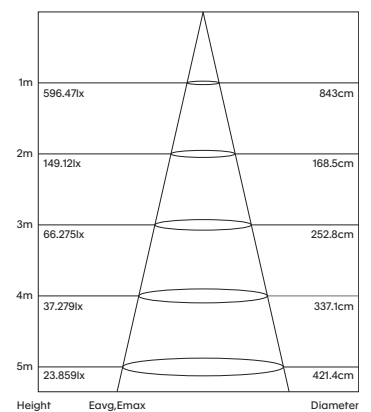

Cone Diagram

1 Luminaire efficacy based on CCT 3000K; CCT variation will alter efficacy
2 +/- 10% stated initial LED and luminous flux tolerance
3 Colour Rendering Index; >90 Standard (Lumens DOB LED series)
4 Charges apply for non-standard colour/s and dimming options
5 Five year manufacturer's warranty covering product defects and performance deficiencies