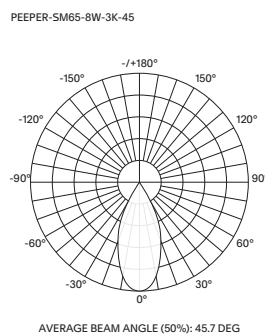

Light Distribution