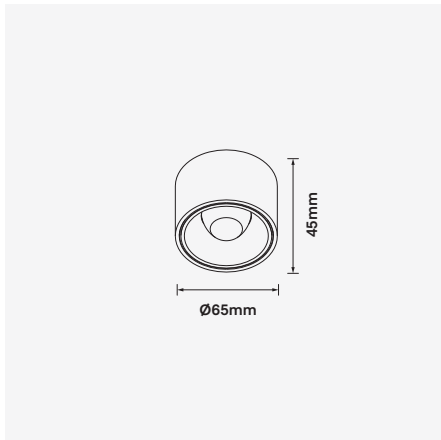

### 8W Fixed Surface Mounted Downlight

Luminaire Finishes

White (WH)  Black (BK)

Interchangeable Baffle Finishes

White (WH)  Black (BK)

WATTAGE 8W
Ø65
IP 54
Bluetooth
Z
CE
WARRANTY 5YR

3-Step
CRI (Ra) >90
Surface
45°
MAINS DIM

- Luminaire wattage: 8W (System)
- Luminous flux: 430-450Lm<sup>2</sup>
- Luminaire efficacy: 53.75Lm/W<sup>1</sup>
- Correlated colour temperature: 3000K, 4000K
- Colour rendering index: >90<sup>3</sup>
- Mac-Adams Ellipse: 3-SDCM
- LED type: Lumens DOB LED
- Glare control: <19
- Symmetrical distribution: 45°
- Outer trim Ø65mm x Height 45mm
- Ingress protection rating: IP54
- Luminaire finishes: White, Black
- Baffle options: White, Black
- Longevity: >50,000Hrs L80 B10
- Driver: Mains dimmable as standard
- Dimming: DALI-2, BLE (basicDIM Wireless / Casambi) on request<sup>4</sup>
- Weight: 200g (including driver)
- Warranty: 5 years<sup>5</sup>

Model	LED Output <sup>2</sup>	Luminous Flux <sup>2</sup>	System Wattage	CCT	CRI <sup>3</sup>	Distribution
PEEPER-SM65-8W-3K-45	600Lm	430Lm	8W	3000K	>90	45°
PEEPER-SM65-8W-4K-45	630Lm	450Lm	8W	4000K	>90	45°