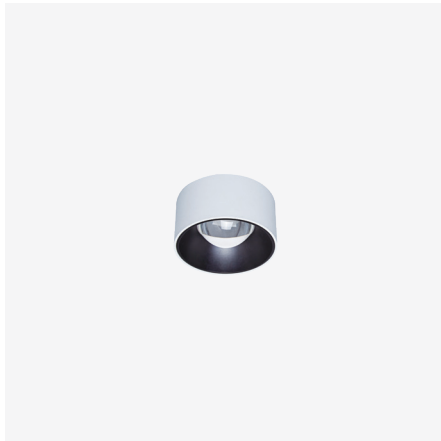

## Peeper-SM65

### 8W Fixed Surface Mounted Downlight

Luminaire Finishes

White (WH)  Black (BK)

Interchangeable Baffle Finishes

White (WH)  Black (BK)

WATTAGE 8W
Ø65
IP 54
Bluetooth
Z
CE
WARRANTY 5YR

3-Step
CRI (Ra) >90
Surface
45°
MAINS DIM

LED, surface mounted architectural luminaire series providing symmetrical, low-glare light distribution in a high quality manufactured fitting.

The Peeper LED surface mounted series offers efficient performance with a minimal designed body and a symmetrical distribution to suit a wide range of applications thanks to its unique optical lens. Offered in white or black colour options to suit applications ranging from residential to commercial fitouts and utilises a DOB LED. A wide range of colour temperatures and dimming options from Mains dimmable through to DALI-2 and Bluetooth. Peeper-SM series offers a 5 year warranty.

- Luminaire wattage: 8W (System)
- Luminous flux: 430-450Lm<sup>2</sup>
- Luminaire efficacy: 53.75Lm/W<sup>1</sup>
- Correlated colour temperature: 3000K, 4000K
- Colour rendering index: >90<sup>3</sup>
- Mac-Adams Ellipse: 3-SDCM
- LED type: Lumens DOB LED
- Glare control: <19
- Symmetrical distribution: 45°
- Outer trim Ø65mm x Height 45mm
- Ingress protection rating: IP54
- Luminaire finishes: White, Black
- Baffle options: White, Black
- Longevity: >50,000Hrs L80 B10
- Driver: Mains dimmable as standard
- Dimming: DALI-2, BLE (basicDIM Wireless / Casambi) on request<sup>4</sup>
- Weight: 200g (including driver)
- Warranty: 5 years<sup>5</sup>