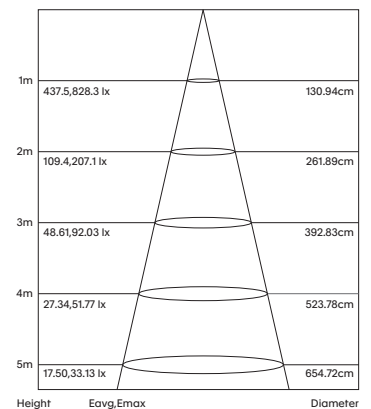

Cone Diagram

1 Luminaire efficacy based on CCT 3000K; CCT variations will alter efficacy
2 +/- 10% stated initial LED and luminous flux tolerance
3 Colour Rendering Index: >90 standard (Citizen COB series)
4 Additional charges apply for non-standard colour/s and dimming options
5 Five year manufacturer's warranty covering product defects and performance deficiencies