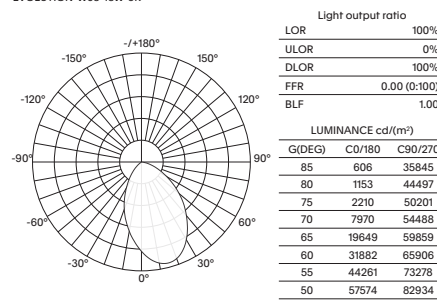

Light Distribution

EVOLUTION-W68-18W-3K

Utilisation Factors

Room Reflectance	Room Index									
Ceiling | Walls | Floor	0.80	1.00	1.25	1.50	2.00	2.50	3.00	4.00	5.00	
70 | 50 | 20	71	79	85	90	95	98	101	105	107