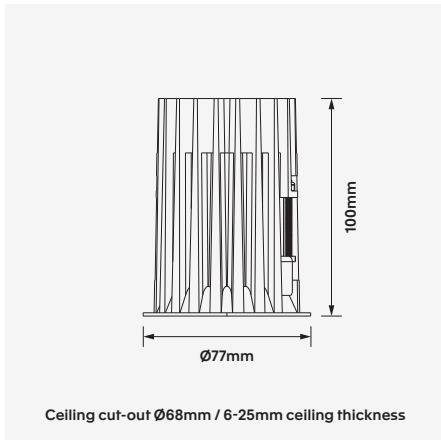

Evolution-W68

13W / 18W Fixed LED Recessed Wall Washer Downlight

Luminaire Finishes

White (WH) Black (BK)

Interchangeable Baffle Finishes

White (WH) Black (BK) Matt (MT)

WATTAGE 13W / 18W

Ø 68