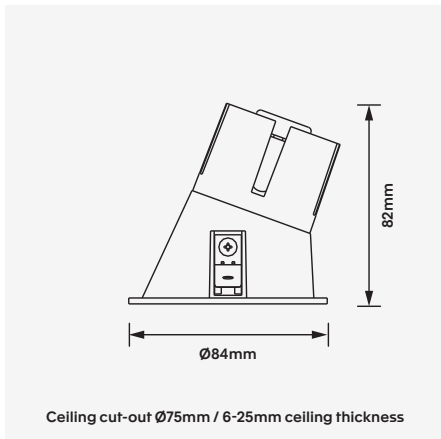

Accessories

HERA-W75-HC
Honeycomb louver