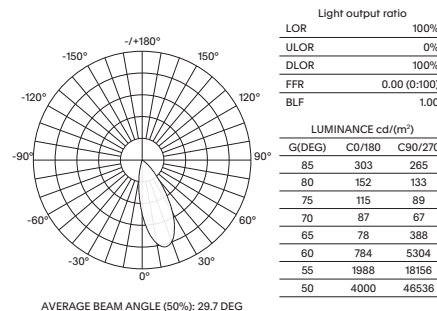

- Luminaire wattage: 9W (System 11W)
- Luminous flux: 883-980Lm²
- Luminaire efficacy: 83.63Lm/W¹
- Correlated colour temperature: 2700K, 3000K, 4000K
- Colour rendering index: >90³
- Mac-Adams Ellipse: 3-SDCM
- LED brand: Bridgelux COB LED
- Glare control: UGR<19
- Symmetrical distribution: 15°, 24°, 36°
- Outer trim Ø84mm; Ceiling cut-out Ø75mm
- Ingress protection rating: IP44 standard (From underside)
- Luminaire finishes: White, Black
- Baffle Options: White, Black, Specular, Gold
- Longevity: >50,000Hrs L80 L10
- Driver: Mains-dimmable LED driver as standard
- Dimming: DALI-2, BLE (basicDIM Wireless / Casambi) on request⁴
- Weight: 190g (excluding driver)
- Warranty: 5 years⁵

Model	LED Output ²	Luminous Flux ²	LED Wattage	System Wattage	CCT	CRI ³	Distribution
HERA-W75-9W-27K	1152Lm	883Lm	9W	11W	2700K	>90	15°, 24°, 36°
HERA-W75-9W-3K	1200Lm	920Lm	9W	11W	3000K	>90	15°, 24°, 36°
HERA-W75-9W-4K	1278Lm	980Lm	9W	11W	4000K	>90	15°, 24°, 36°

Light Distribution

HERA-W75-9W-3K-36

Cone Diagram

1 Luminaire efficacy based on CCT 3000K; CCT variations will alter efficacy
2 +/- 10% stated initial LED and luminous flux tolerance
3 Colour Rendering Index: >90 Standard (Bridgelux COB Series)
4 Additional charges apply for non-standard colour/s, accessories and dimming options
5 Five year manufacturer's warranty covering product defects and performance deficiencies