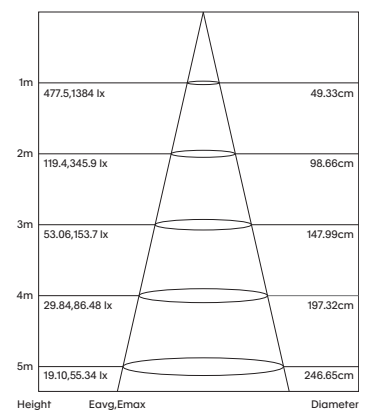

Model	LED Output ²	Luminous Flux ²	LED Wattage	System Wattage	CCT	CRI ³	Distribution
HERA-W75-9W-27K	1152Lm	883Lm	9W	11W	2700K	>90	15°, 24°, 36°
HERA-W75-9W-3K	1200Lm	920Lm	9W	11W	3000K	>90	15°, 24°, 36°
HERA-W75-9W-4K	1278Lm	980Lm	9W	11W	4000K	>90	15°, 24°, 36°

Light Distribution

HERA-W75-9W-3K-36

Cone Diagram

1 Luminaire efficacy based on CCT 3000K; CCT variations will alter efficacy
2 +/- 10% stated initial LED and luminous flux tolerance
3 Colour Rendering Index: >90 Standard (Bridgelux COB Series)
4 Additional charges apply for non-standard colour/s, accessories and dimming options
5 Five year manufacturer's warranty covering product defects and performance deficiencies