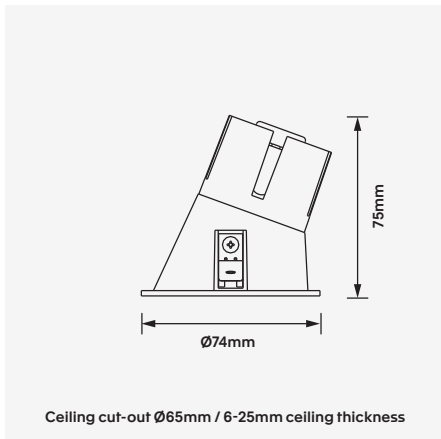

Accessories

HERA-W65-HC
Honeycomb louver

WATTAGE 7W
Ø 65
UGR <19
Bluetooth
Z
BAIT
CE
WARRANTY 5YR

3-Step
CRI (Ra) >90
15° / 24° / 36°
IP 44
WALL WASHER
MAINS DIM

The Hera-W65 is a fixed, deep set, wall wash LED luminaire providing low-glare wall washing with different beam options and baffle finishes. Made of high quality materials including a die cast aluminium housing and a high purity optical lens, Hera has been designed to be easy to maintain, adaptable and affecient.

The series is purpose built for a range of residential, commercial and hospitality applications. Hera-W65 integrates Zhaga compliant Bridgelux LED technology, mains dimmable LED driver with optional DALI and Bluetooth dimming options. Hera-W65 comes with a 5 year warranty.

- Luminaire wattage: 7W (System 9W)
- Luminous flux: 621-689Lm²
- Luminaire efficacy: 76.11Lm/W¹
- Correlated colour temperature: 2700K, 3000K, 4000K
- Colour rendering index: >90³
- Mac-Adams Ellipse: 3-SDCM
- LED brand: Bridgelux COB LED
- Glare control: UGR<19
- Asymmetrical distribution: 15°, 24°, 36°
- Outer trim Ø74mm; Ceiling cut-out Ø65mm
- Ingress protection rating: IP44 standard (From underside)
- Luminaire finishes: White, Black
- Baffle Options: White, Black, Specular, Gold
- Longevity: >50,000Hrs L80 L10
- Driver: Mains-dimmable LED driver as standard
- Dimming: DALI-2, BLE (basicDIM Wireless / Casambi) on request⁴
- Weight: 140g (excluding driver)
- Warranty: 5 years⁵

Model	LED Output²	Luminous Flux²	LED Wattage	System Wattage	CCT	CRI³	Distribution
HERA-W65-7W-27K	864Lm	621Lm	7W	9W	2700K	>90	15°, 24°, 36°
HERA-W65-7W-3K	900Lm	647Lm	7W	9W	3000K	>90	15°, 24°, 36°
HERA-W65-7W-4K	959Lm	689Lm	7W	9W	4000K	>90	15°, 24°, 36°

For Mains-dimming add suffix MD
For DALI-2/DSI dimming add suffix D
For BLUETOOTH dimming add suffix BT

Example product order code configuration: HERA-W65-7W-3K-36-D-(WH/WH)

Model	Wattage	CCT	Distribution	Driver	Luminaire Finish / Baffle Finish					
HERA-W65	+	7W	+	3K	+	36	+	D	+	WH/WH