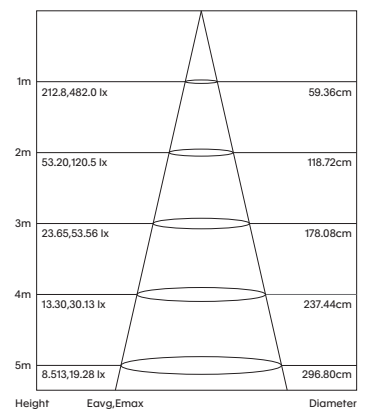

Cone Diagram

1 Luminaire efficacy based on CCT 3000K; CCT variations will alter efficacy
2 +/- 10% stated initial LED and luminous flux tolerance
3 Colour Rendering Index: >90 Standard (Bridgelux COB Series)
4 Additional charges apply for non-standard colour/s, accessories and dimming options
5 Five year manufacturer's warranty covering product defects and performance deficiencies