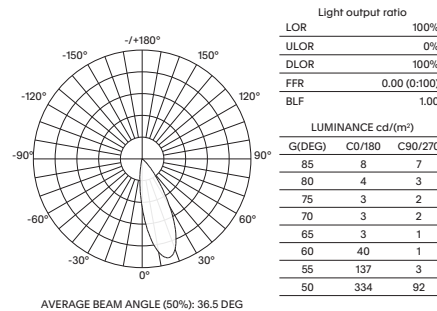

Light Distribution

HEAR-W65-7W-3K-36

Room Reflectance		Utilisation Factors												
Ceiling	Walls	Floor	Room Index											
0.80	1.00	1.25	1.50	2.00	2.50	3.00	4.00	5.00						
70	50	20	39	42	44	46	48	48	49	51	51