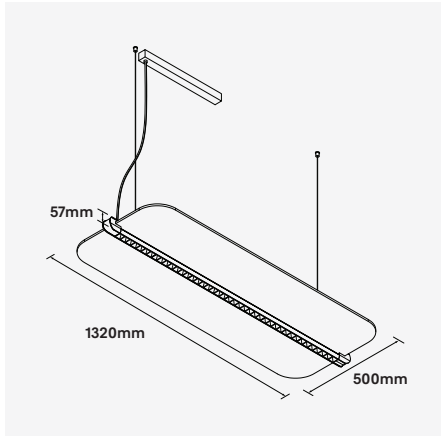

WATTAGE 48W | **IP 20** | **CRI (Ra) >90** | **Bluetooth** | **WARRANTY 5YR**
Suspended | **UGR <19** | **Direct 60° / Indirect 125°** | **Recyclable** | **Sound Absorbing**
Fire Rated Class A

Introducing Helix, an avant-garde acoustic suspended linear pendant that boasts a distinctive design. Made from 100% Polyester fibres, with 60% of them being recyclable materials, it excels in the art of softening and diminishing reverberation by selectively absorbing mid to high-frequency ranges. The unique cell-like louvre design not only minimizes glare but also elevates visual comfort.

With a versatile palette of over 3 colours, Helix seamlessly integrates into diverse settings and decor styles. It upholds a commitment to safety, sustainability, and user well-being. Helix is free from toxins, irritants, and allergens, providing peace of mind. Its direct low-glare design, coupled with indirect lighting, delivers an added layer of gentle illumination.

Moreover, Helix offers advanced dimming options, including DALI-2 compatibility and state-of-the-art Bluetooth technology. A comprehensive 5-year warranty, underscoring our unwavering dedication to quality and reliability.

- Luminaire wattage: 48W (System 56W)
- Luminous flux: 3240Lm² Direct and Indirect
- Luminaire efficacy: 57.9Lm/W¹
- Correlated colour temperature: 3000K, 4000K
- Colour rendering index: >90
- Mac-Adams Ellipse: 3-SDCM
- LED brand: Samsung SMD2835
- Glare control: UGR<19
- Symmetrical distribution: ↓ Symmetrical 60° ↑ Bahwing 125°
- Dimensions: W500 x H57 x L1320mm
- Ingress protection rating: IP20
- Micro-cell louvre: ↓Direct Black
- PET: 10mm board (3 Colours)⁵
- Mounting: Adjustable wire suspensions standard
- Longevity: >50,000Hrs L80 B10
- Driver: Tridonic non-dimmable LED driver as standard
- Dimming: DALI-2, BLE (basicDIM Wireless / Casambi) on request⁴
- Weight: 6.5kgs
- Warranty: 5 years⁶

Model	LED Output²	Luminous Flux²	LED Wattage	System Wattage	CCT	CRI³	Distribution
HELIX-56W-3K	6800Lm	3078Lm	48W	56W	3000K	>90	↓60°, ↑125°
HELIX-56W-4K	7200Lm	3240Lm	48W	56W	4000K	>90	↓60°, ↑125°

For Non-dimming add suffix ND
For DALI-2 dimming add suffix D
For BLUETOOTH dimming add suffix BT

Example product order code configuration: HELIX-56W-4K-ND-BK(01)

Model	Wattage	CCT	Driver	Louvre Finish / Acoustic Felt Colour				
HELIX	+	56W	+	4K	+	ND	+	BK / 01