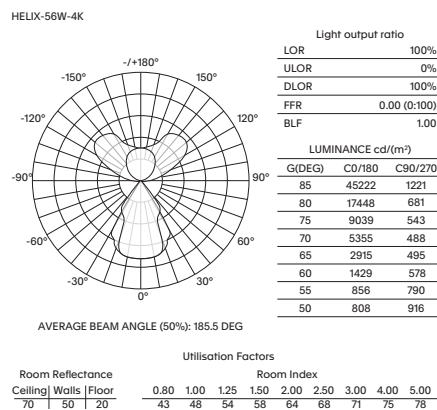

- Luminaire wattage: 48W (System 56W)
- Luminous flux: 3240Lm<sup>2</sup> Direct and Indirect
- Luminaire efficacy: 57.9Lm/W<sup>1</sup>
- Correlated colour temperature: 3000K, 4000K
- Colour rendering index: >90
- Mac-Adams Ellipse: 3-SDCM
- LED brand: Samsung SMD2835
- Glare control: UGR<19
- Symmetrical distribution: ↓ Symmetrical 60° ↑ Bahwing 125°
- Dimensions: W500 x H57 x L1320mm
- Ingress protection rating: IP20
- Micro-cell louvre: ↓Direct Black
- PET: 10mm board (3 Colours)<sup>5</sup>
- Mounting: Adjustable wire suspensions standard
- Longevity: >50,000Hrs L80 B10
- Driver: Tridonic non-dimmable LED driver as standard
- Dimming: DALI-2, BLE (basicDIM Wireless / Casambi) on request<sup>4</sup>
- Weight: 6.5kgs
- Warranty: 5 years<sup>6</sup>

Model	LED Output <sup>2</sup>	Luminous Flux <sup>2</sup>	LED Wattage	System Wattage	CCT	CRI <sup>3</sup>	Distribution
HELIX-56W-3K	6800Lm	3078Lm	48W	56W	3000K	>90	↓60°, ↑125°
HELIX-56W-4K	7200Lm	3240Lm	48W	56W	4000K	>90	↓60°, ↑125°

#### Cone Diagram

1 Luminaire efficacy based on CCT 4000K; CCT variation will alter efficacy  
 2 +/- 10% stated initial LED and luminous flux tolerance  
 3 Colour Rendering Index: >90 Standard (Samsung SMD Series)  
 4 Additional charges apply for non-standard colour/s and dimming options  
 5 Despite every effort to provide an accurate colour image, actual colours may differ slightly due to different device screen settings and print type and media. It is advised that an actual colour swatch is requested prior to ordering  
 6 Five year manufacturer's warranty covering product defects and performance deficiencies