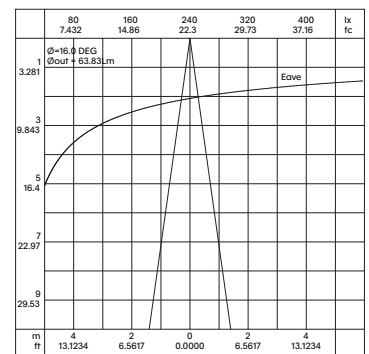

Cone Diagram

1 Luminaire efficacy based on CCT 4000K; CCT variation will alter efficacy
2 +/- 10% stated initial LED and luminous flux tolerance
3 Colour Rendering Index: >90 Standard (Samsung SMD Series)
4 Additional charges apply for non-standard colour/s and dimming options
5 Despite every effort to provide an accurate colour image, actual colours may differ slightly due to different device screen settings and print type and media. It is advised that an actual colour swatch is requested prior to ordering
6 Five year manufacturer's warranty covering product defects and performance deficiencies