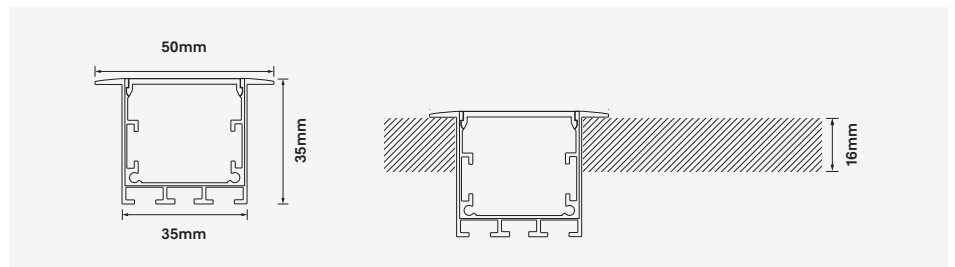

1 Black finish as standard

2 LED strip not included

3 Refer to Zeroflex datasheet for detailed technical information

4 Mounting clips are included on a basis of 2 pcs/m. Additional will incur a charge

5 Five year manufacturer's warranty covering product defects and performance deficiencies